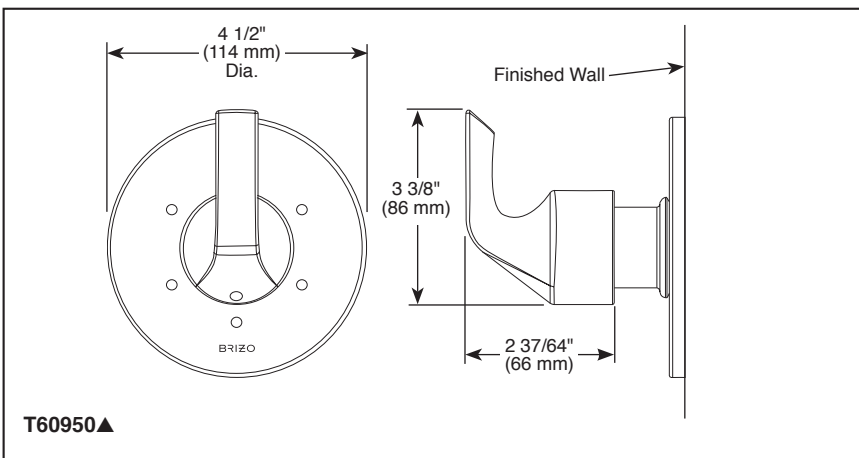

BRIZO®

3 & 6-FUNCTION SHOWER DIVERTER

- Sotria™ Collection
- Three Function Diverter Trim (T60850)
- Six Function Diverter Trim (T60950)

Submitted Model No.: _____

Specific Features: _____

RP72123
Non-Shared 3 Function Cartridge

RP72124
Non-Shared 6 Function Cartridge

RP75012
Available Extension Kit

▲ Designate proper finish suffix

STANDARD SPECIFICATIONS

- Three function diverter. 2 individual positions, 1 shared position
- Six function diverter. 3 individual positions, 3 shared positions
- Requires rough-in R60700 to complete installation
- Non shared 3 function cartridge (RP72123) and 6 function cartridge (RP72124) are available
- Rough extension kit (RP75012) available