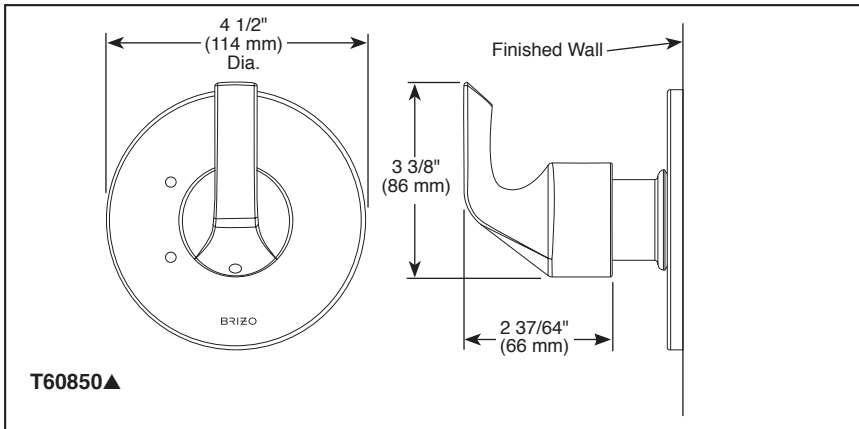

BRIZO®

3 & 6-FUNCTION SHOWER DIVERTER

- Sotria™ Collection
- Three Function Diverter Trim (T60850)
- Six Function Diverter Trim (T60950)

Submitted Model No.: _____

Specific Features: _____

RP72123
Non-Shared 3 Function Cartridge

RP72124
Non-Shared 6 Function Cartridge

RP75012
Available Extension Kit

▲ Designate proper finish suffix

STANDARD SPECIFICATIONS

- Three function diverter. 2 individual positions, 1 shared position
- Six function diverter. 3 individual positions, 3 shared positions
- Requires rough-in R60700 to complete installation
- Non shared 3 function cartridge (RP72123) and 6 function cartridge (RP72124) are available
- Rough extension kit (RP75012) available