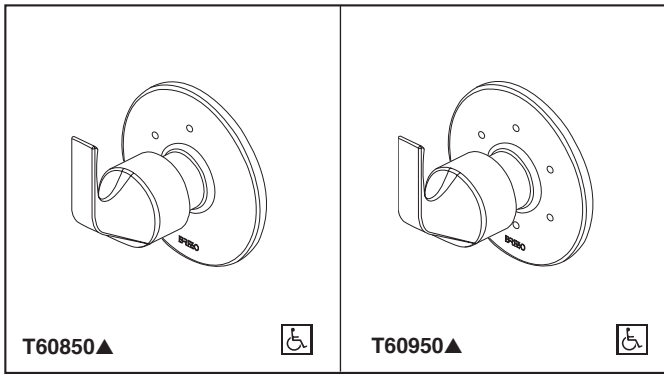

BRIZO®

3 & 6-FUNCTION SHOWER DIVERTER

- Sotria™ Collection
- Three Function Diverter Trim (T60850)
- Six Function Diverter Trim (T60950)

Submitted Model No.: _____

Specific Features: _____

RP72123
Non-Shared 3 Function Cartridge

RP72124
Non-Shared 6 Function Cartridge

RP75012
Available Extension Kit

▲ Designate proper finish suffix

STANDARD SPECIFICATIONS

- Three function diverter. 2 individual positions, 1 shared position
- Six function diverter. 3 individual positions, 3 shared positions
- Requires rough-in R60700 to complete installation
- Non shared 3 function cartridge (RP72123) and 6 function cartridge (RP72124) are available
- Rough extension kit (RP75012) available